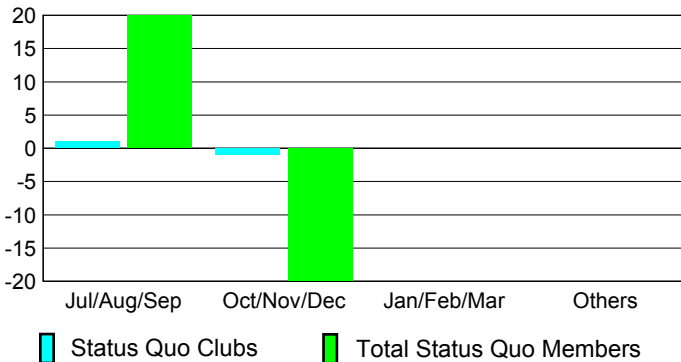

GMT: **Pedro Marrello**

Location: **PARAGUAY**

GMT CA: **3**

CLUBS

Month	New Club Goal	Actual New Clubs	Actual Dropped Clubs	Gain/Loss of Clubs
2012-2013				
Jul/Aug/Sep	0	0	0	0
Oct/Nov/Dec	1	0	6	-6
Jan/Feb/Mar	0	0	0	0
Apr/May/June	0	1	1	0
Totals	1	1	7	-6

Club Results 2012-2013

Goal, New, Dropped, Gain/Loss

MEMBERSHIP

Month	Net Memb Goal	Actual New Memb	Actual Dropped Memb	Gain/Loss of Memb
2012-2013				
Jul/Aug/Sep	45	16	24	-8
Oct/Nov/Dec	70	34	169	-135
Jan/Feb/Mar	19	4	22	-18
Apr/May/June	32	49	138	-89
Totals	166	103	353	-250

Membership Results 2012-2013

Goal, New, Dropped, Gain/Loss

YTD Status Quo Clubs 2012-2013

Status Quo Clubs Compared to Status Quo Members

Gender Comparison 2012-2013

Club Gain/Loss 2012-2013

Membership Gain/Loss 2012-2013