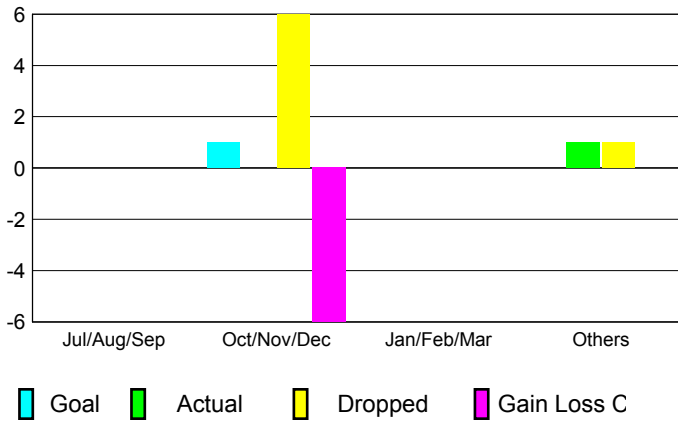

GMT: **Pedro Marrello**

Location: **PARAGUAY**

GMT CA: **3**

CLUBS

Month	New Club Goal	Actual New Clubs	Actual Dropped Clubs	Gain/Loss of Clubs
2012-2013				
Jul/Aug/Sep	0	0	0	0
Oct/Nov/Dec	1	0	6	-6
Jan/Feb/Mar	0	0	0	0
Apr/May/June	0	1	1	0
Totals	1	1	7	-6

Club Results 2012-2013

Goal, New, Dropped, Gain/Loss

MEMBERSHIP

Month	Net Memb Goal	Actual New Memb	Actual Dropped Memb	Gain/Loss of Memb
2012-2013				
Jul/Aug/Sep	45	16	24	-8
Oct/Nov/Dec	70	34	169	-135
Jan/Feb/Mar	19	4	22	-18
Apr/May/June	32	49	138	-89
Totals	166	103	353	-250