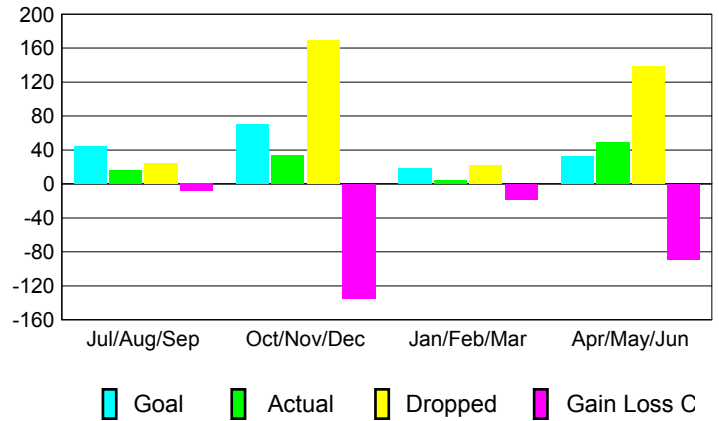

GMT: **Pedro Marrello**

Location: **PARAGUAY**

GMT CA: **3**

CLUBS

Month	New Club Goal	Actual New Clubs	Actual Dropped Clubs	Gain/Loss of Clubs
2012-2013				
Jul/Aug/Sep	0	0	0	0
Oct/Nov/Dec	1	0	6	-6
Jan/Feb/Mar	0	0	0	0
Apr/May/June	0	1	1	0
Totals	1	1	7	-6

Club Results 2012-2013

Goal, New, Dropped, Gain/Loss

MEMBERSHIP

Month	Net Memb Goal	Actual New Memb	Actual Dropped Memb	Gain/Loss of Memb
2012-2013				
Jul/Aug/Sep	45	16	24	-8
Oct/Nov/Dec	70	34	169	-135
Jan/Feb/Mar	19	4	22	-18
Apr/May/June	32	49	138	-89
Totals	166	103	353	-250

Membership Results 2012-2013

Goal, New, Dropped, Gain/Loss

YTD Status Quo Clubs 2012-2013

Status Quo Clubs Compared to Status Quo Members

Gender Comparison 2012-2013

Club Gain/Loss 2012-2013

Membership Gain/Loss 2012-2013